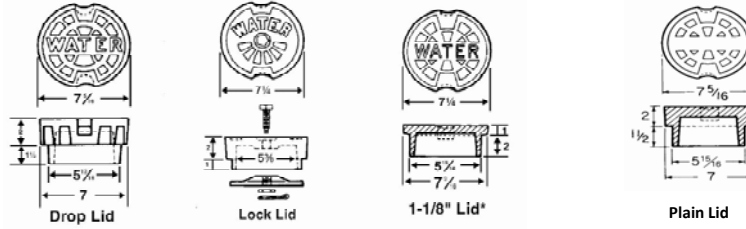

TYLER UNION DOMESTIC VALVE BOXES LP2011-DVB

HEAVY-DUTY DROP & LOCK LIDS

LIDS	Ship Code	Item UPcode 670610	List Price	Weight lbs
5-1/4" DROP LID "WATER"	RS	145325	$ 17.00	12
5-1/4" DROP LID "GAS"	RS	145332	$ 18.00	12
5-1/4" DROP LID "SEWER"	RS	145349	$ 18.00	12
5-1/4" DROP LID Plain (no marking)	RS	145356	$ 18.00	12
5-1/4" DROP LID "REUSE"	RS	458975	$ 18.00	12
5-1/4" LOCK LID	RS	145462	$ 22.00	11
5-1/4" XTRA-LONG WATER LID**		*	$ 22.00	13
5-1/4" x 1-1/8" LID ~	RS	145509	$ 18.00	12
SQUARE "RECLAIM" LID		458982	$ 27.00	13

~ Used with 1-1/8" Riser Only   **Cast with long ribs that extend several inches into the Box top for extra stability

5-1/4" SPECIAL MARKING DROP LID

"OMA" DROP LID	RS	145301	$ 27.00	12
"MWW" DROP LID	RS	145370	$ 27.00	12

HEAVY-DUTY FIXED & ADJUSTABLE RISERS

	Ship Code	Item UPcode 670610	List Price	Weight lbs
#69 SCREW TYPE ADJUSTABLE RISER (USES STANDARD DROP LID)				
69 Riser for 6850/60	RS	148197	2-1/2"-9" Increase $ 61.00	29
#69-A SLIP TYPE ADJUSTABLE RISER (USES STANDARD DROP LID)				
69-A Riser for 6855/65	RS	148241	2-1/2"-12" Increase $ 58.00	31
FIXED RISERS				
5-1/4" x 1-1/8" SLIP-IN ~	RS	145554	1-1/8" Increase $ 17.00	8
5-1/4" x 2-1/4" SLIP-IN	RS	145547	2-1/4" Increase $ 21.00	14

~ Use with 1-1/8" lid only.