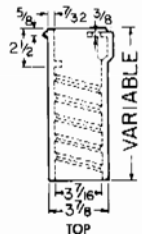

TYLER UNION CAST IRON STANDARD MUNICIPAL CASTINGS

TOP