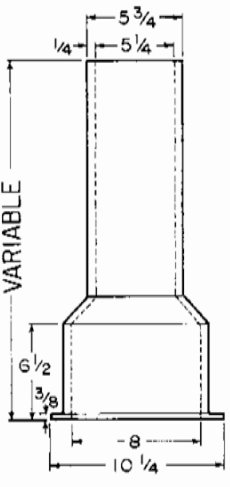

TYLER UNION CAST IRON STANDARD MUNICIPAL CASTINGS

6855 Box