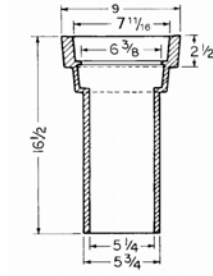

TYLER UNION CAST IRON STANDARD MUNICIPAL CASTINGS

69-A Riser