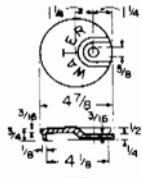

TYLER UNION CAST IRON STANDARD MUNICIPAL CASTINGS

LID