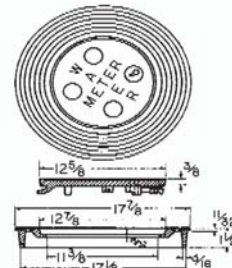

6200 Meter Cover

Item	A	B	C
18" Cover	8 3/4"	18"	20"
20" Cover	9 3/4"	20"	22"

Note: Certain items may be cast at our facility in Canada. Contact your CSR for additional information.

**RS = Stocked on a Regional Basis-
all others call for availability.**

* UPC to be assigned