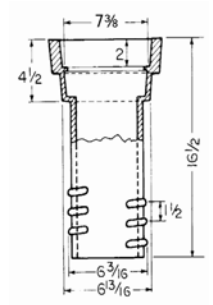

TYLER UNION CAST IRON STANDARD MUNICIPAL CASTINGS

69 Riser